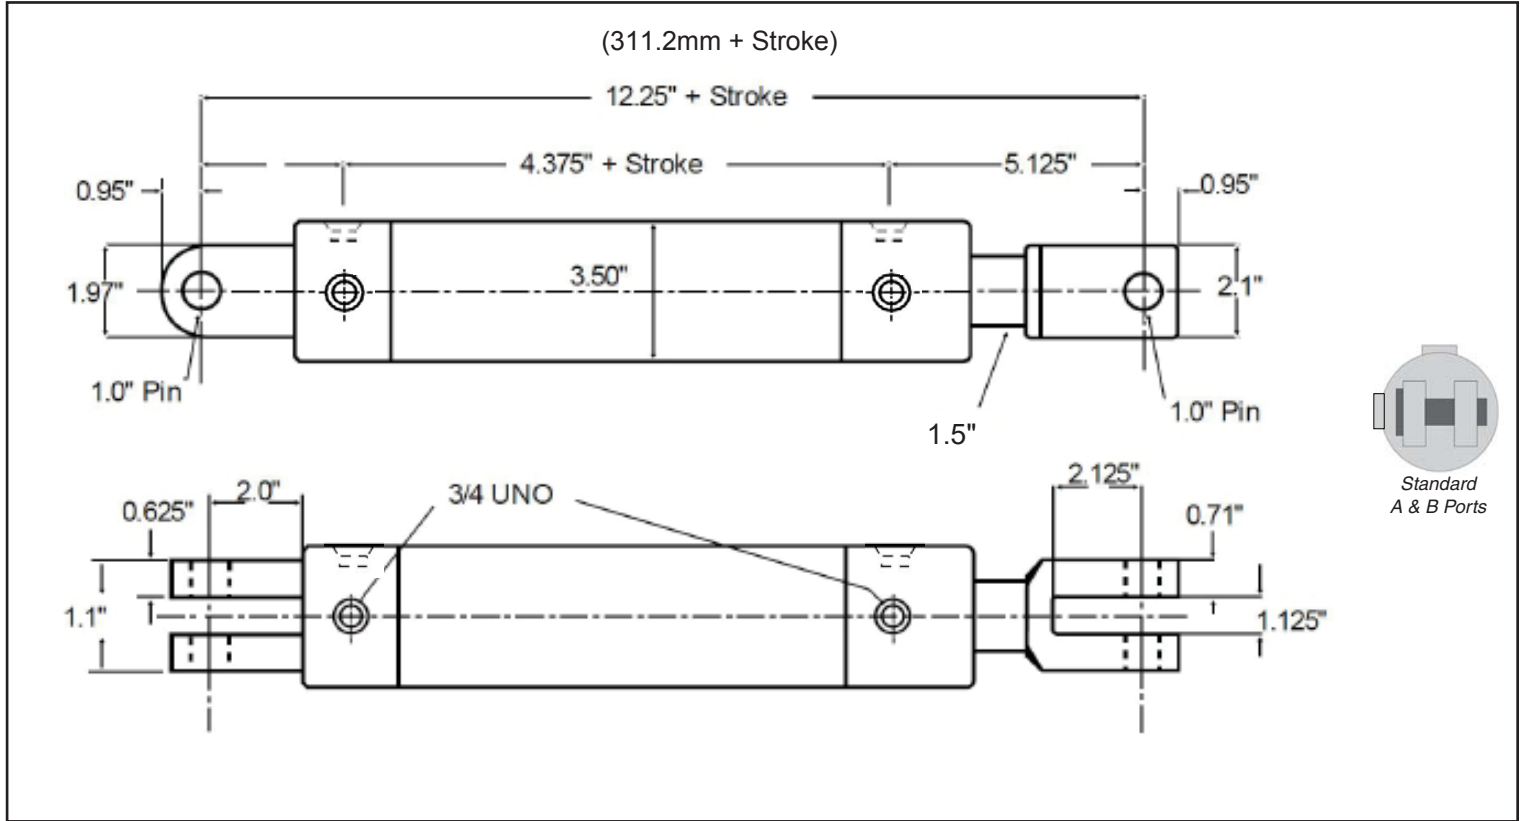

AG SERIES Hydraulic Cylinder

BORE SIZE - 3 INCH

Max Pressure 3250 PSI (224 Bar)

Part No.	Stroke (Inch)	Pin to Pin "Closed" (Inch)	Rod (Inch)	Pin (Inch)	Ports (Inch)	Weight (kg)
AG3004AB	4	12.25 + STROKE	1.5	1	3/4 UNO	12
AG3006AB	6					13
AG3008AB	8					14
AG3010AB	10					15
AG3012AB	12					17
AG3014AB	14					18
AG3016AB	16					19
AG3018AB	18					20
AG3020AB	20					21
AG3022AB	22					22
AG3024AB	24					23
AG3026AB	26					24
AG3028AB	28					26
AG3030AB	30					27
AG3036AB	36					30
AG3042AB	42					33
AG3048AB	48	37				