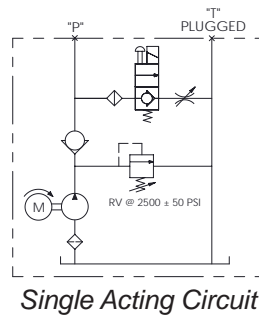

Single Acting Unit shown for dimension purposes only

**STANDARD MODELS**

Model	Volts	Function	Pump Size	Reservoir Type	Reservoir Cap. (L)
BPT121-01	12	P & T	2.1	No Tank	No Tank
BSA121-01	12	S/A			
BPT221-01	24	P & T			
BSA221-01	24	S/A	2.1	Steel	8
BPT121S8-01	12	P & T			
BSA121S8-01	12	S/A			
BPT221S8-01	24	P & T			
BSA221S8-01	24	S/A			