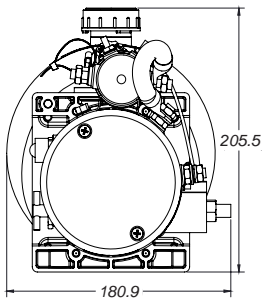

Single Acting Unit shown for dimension purposes only

**STANDARD MODELS**

Model	Volts	Function	Pump Size	Reservoir Type	Reservoir Cap. (L)
BPT121-01	12	P & T	2.1	No Tank	No Tank
BSA121-01	12	S/A			
BPT221-01	24	P & T			
BSA221-01	24	S/A	2.1	Steel	8
BPT121S8-01	12	P & T			
BSA121S8-01	12	S/A			
BPT221S8-01	24	P & T			
BSA221S8-01	24	S/A			

For other reservoir size options use no tank option and add reservoir from following page

## RESERVOIRS

Model	Type	Useable Volume (L)	Length (mm)
8080-21-K	Round Steel	1.5	159
8080-2-K	Round Steel	2	213
8080-3-K	Round Steel	3	292
8080-4-K	Round Steel	4	378
8080-5-K	Offset Steel	4	232
8080-6-K	Offset Steel	6	318
8080-8-K	Offset Steel	8	403
8080-10-K	Offset Steel	10	489
8080-12-K	Offset Steel	12	575
8080-8-S-K	Square Steel	8	235
8080-13-K	Square Steel	12	349
8080-16-K	Square Steel	16	470
8080-20-K	Square Steel	20	581
8181-35-K	Square plastic	3	203
8181-5-K	Square plastic	4	267
8181-6-K	Square plastic	6	337
8282-8-K	Square plastic	8	440
8282-10-K	Square plastic	10	632
8181-14-K	Square plastic	14	699