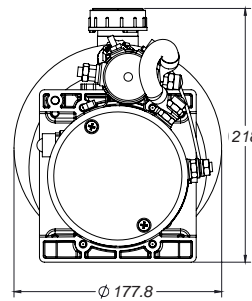

Single Acting Unit shown for dimension purposes only

**STANDARD MODELS**

Model	Volts	Function	Pump Size	Reservoir Type	Reservoir Cap. (L)
BPT121-01	12	P & T	2.1	No Tank	No Tank
BSA121-01	12	S/A			
BPT221-01	24	P & T			
BSA221-01	24	S/A	2.1	Steel	8
BPT121S8-01	12	P & T			
BSA121S8-01	12	S/A			
BPT221S8-01	24	P & T			
BSA221S8-01	24	S/A			

## RESERVOIRS

Model	Type	Useable Volume (L)	Length (mm)
8080-21-K	Round Steel	1.5	159
8080-2-K	Round Steel	2	213
8080-3-K	Round Steel	3	292
8080-4-K	Round Steel	4	378
8080-5-K	Offset Steel	4	232
8080-6-K	Offset Steel	6	318
8080-8-K	Offset Steel	8	403
8080-10-K	Offset Steel	10	489
8080-12-K	Offset Steel	12	575
8080-8-S-K	Square Steel	8	235
8080-13-K	Square Steel	12	349
8080-16-K	Square Steel	16	470
8080-20-K	Square Steel	20	581
8181-35-K	Square plastic	3	203
8181-5-K	Square plastic	4	267
8181-6-K	Square plastic	6	337
8282-8-K	Square plastic	8	440
8282-10-K	Square plastic	10	632
8181-14-K	Square plastic	14	699

Model	Description
74-06	4.5m Pendant Extension Cable
74-07	7.6m Pendant Extension Cable

Refer to pages 18 for more information

For complete range of power packs contact BOSS Hydraulics