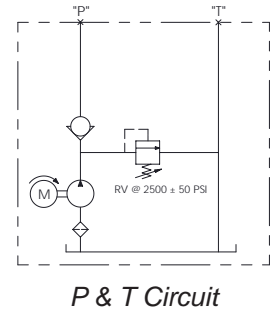

Single Acting Unit shown for dimension purposes only

**STANDARD MODELS**

Model	Volts	Function	Pump Size	Reservoir Type	Reservoir Cap. (L)
BPT121-01	12	P & T	2.1	No Tank	No Tank
BSA121-01	12	S/A			
BPT221-01	24	P & T			
BSA221-01	24	S/A	2.1	Steel	8
BPT121S8-01	12	P & T			
BSA121S8-01	12	S/A			
BPT221S8-01	24	P & T			
BSA221S8-01	24	S/A			

## RESERVOIRS

Model	Type	Useable Volume (L)	Length (mm)
8080-21-K	Round Steel	1.5	159
8080-2-K	Round Steel	2	213
8080-3-K	Round Steel	3	292
8080-4-K	Round Steel	4	378
8080-5-K	Offset Steel	4	232
8080-6-K	Offset Steel	6	318
8080-8-K	Offset Steel	8	403
8080-10-K	Offset Steel	10	489
8080-12-K	Offset Steel	12	575
8080-8-S-K	Square Steel	8	235
8080-13-K	Square Steel	12	349
8080-16-K	Square Steel	16	470
8080-20-K	Square Steel	20	581
8181-35-K	Square plastic	3	203
8181-5-K	Square plastic	4	267
8181-6-K	Square plastic	6	337
8282-8-K	Square plastic	8	440
8282-10-K	Square plastic	10	632
8181-14-K	Square plastic	14	699

Model	Description
74-06	4.5m Pendant Extension Cable
74-07	7.6m Pendant Extension Cable

Refer to pages 18 for more information

For complete range of power packs contact BOSS Hydraulics