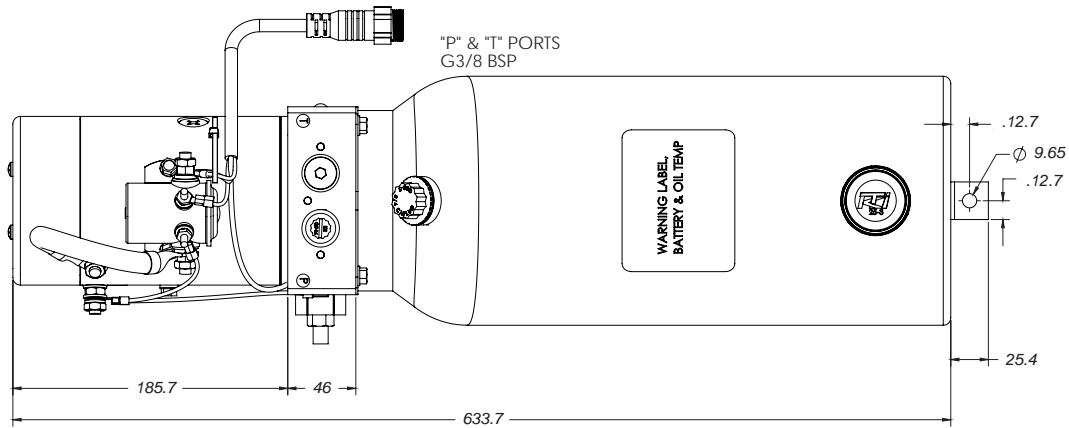

Single Acting Unit shown for dimension purposes only

**STANDARD MODELS**

Model	Volts	Function	Pump Size	Reservoir Type	Reservoir Cap. (L)
BPT121-01	12	P & T	2.1	No Tank	No Tank
BSA121-01	12	S/A			
BPT221-01	24	P & T			
BSA221-01	24	S/A	2.1	Steel	8
BPT121S8-01	12	P & T			
BSA121S8-01	12	S/A			
BPT221S8-01	24	P & T			
BSA221S8-01	24	S/A			

## RESERVOIRS

Model	Type	Useable Volume (L)	Length (mm)
8080-21-K	Round Steel	1.5	159
8080-2-K	Round Steel	2	213
8080-3-K	Round Steel	3	292
8080-4-K	Round Steel	4	378
8080-5-K	Offset Steel	4	232
8080-6-K	Offset Steel	6	318
8080-8-K	Offset Steel	8	403
8080-10-K	Offset Steel	10	489
8080-12-K	Offset Steel	12	575
8080-8-S-K	Square Steel	8	235
8080-13-K	Square Steel	12	349
8080-16-K	Square Steel	16	470
8080-20-K	Square Steel	20	581
8181-35-K	Square plastic	3	203
8181-5-K	Square plastic	4	267
8181-6-K	Square plastic	6	337
8282-8-K	Square plastic	8	440
8282-10-K	Square plastic	10	632
8181-14-K	Square plastic	14	699

## PENDANT OPTIONS

“Plug and play” pendants available with or without battery indicator

Model	Description
395-55	Two button Pendant
395-55-L	Two button Pendant with LED

Pendant Extension Cables available in 4.5m and 7.6m lengths