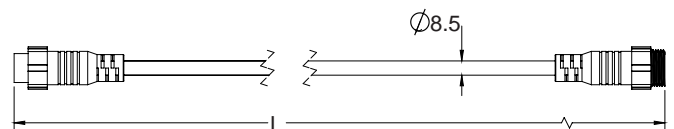

Refer to pages 18 for more information

For complete range of power packs contact BOSS Hydraulics