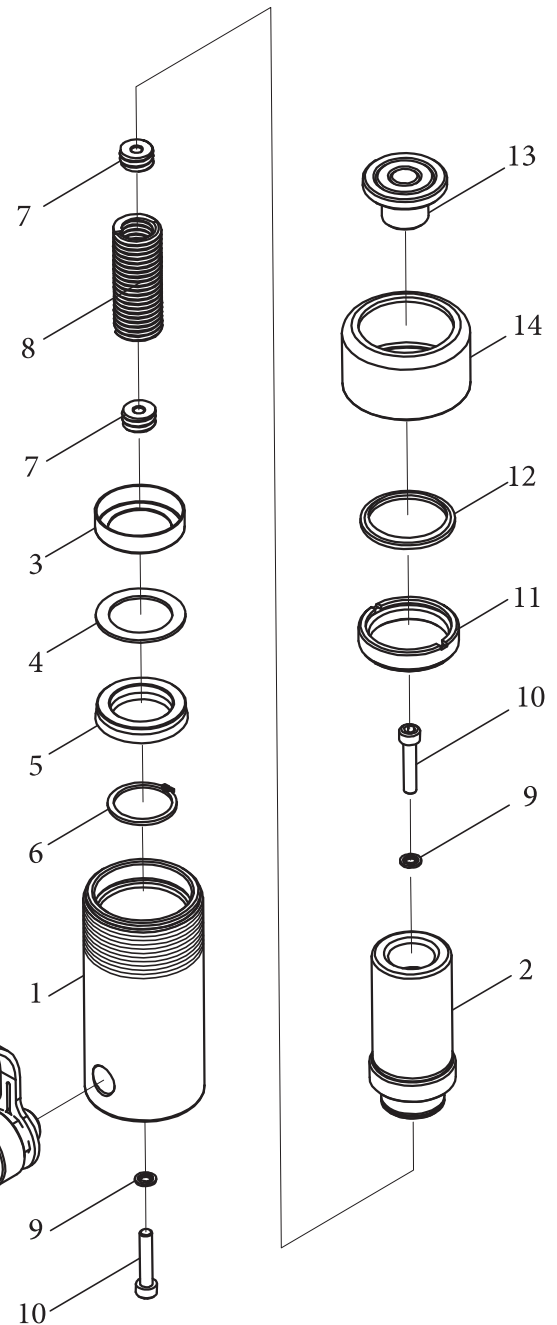

Model # C1014

Item	Part #	Qty	Description
1	1B11213	1	Cylinder body
2	1B11214	1	Piston Rod
3	1B11611	1	Brass Bushing
4*	1B11359	1	Back-Up Ring
5*	1B11357	1	U-Cup Seal
6	1B11527	1	Retaining Ring
7	1B11077	2	Spring Lock
8	1B11597	1	Retracting Spring
9*	1B11685	2	Copper washer
10	1B11502	2	Screw
11	1B11052	1	Gland nut
12*	1B11361	1	Wiper
13	1B11001	1	Saddle
14	1B11321	1	Ram Sleeve
15	FMC6	1	Quick Coupler

Repair kit 1BK1831 includes all items marked with an *