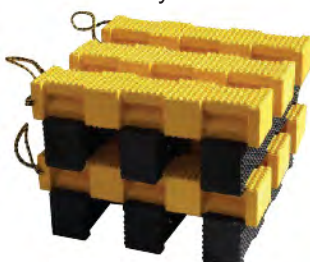

**FEATURES**

- Made from 100% recycled plastic
- Durable heavy duty construction
- 3 load rating capacities (Yellow, Blue, Orange)
- 2 locking styles (“Pyramid” and “Lincoln log”)
- Washable and impervious to most common industrial chemicals
- Resistant to splintering unlike timber alternatives
- Working load limit tags printed on product
- Huge range of different shapes and sizes available

**D SERIES CRIB LINE**

- Creates a completely interlocking base
- Coloured lanyard helps identify load limits
- Pyramid design on all sides

Part No.	Description	Dimensions (mm)	Weight (kg)	Capacity (kg)
ZT-67HDC-10	Little Black Diamond Crib	152 x 178 x 254	18.14	71,600
ZT-67HDC-30	Black Diamond Crib	152 x 178 x 762	7.25	23,700
ZT-44HDC-30	Profile Crib	102 x 102 x 762	7.71	50,800

Part No.	Description	Dimensions (mm)	Weight (kg)	Capacity (kg)
ZT-67PC-24	Prime Crib	152 x 178 x 610	12.24	58,800
ZT-67SC-24	Super Crib	152 x 178 x 610	10.43	49,900
ZT-66SC-24	Super Crib XL	152 x 152 x 914	17.23	78,400
ZT-44PL-18	Hybrid Crib	102 x 102 x 457	2.72	20,500
ZT-44SC-36	Hybrid Crib XL	102 x 102 x 914	8.16	53,200

Prime Crib

Orange lanyard indicates Heavy Working Load Limit

Super Crib

Blue lanyard indicates Medium Working Load Limit

Super Crib XL

Orange lanyard indicates Heavy Working Load Limit

Hybrid Crib

Yellow lanyard indicates Light Working Load Limit