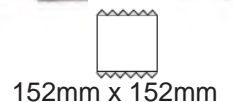

**D SERIES CRIB LINE**

- Creates a completely interlocking base
- Coloured lanyard helps identify load limits
- Pyramid design on all sides

Part No.	Description	Dimensions (mm)	Weight (kg)	Capacity (kg)
ZT-67HDC-10	Little Black Diamond Crib	152 x 178 x 254	18.14	71,600
ZT-67HDC-30	Black Diamond Crib	152 x 178 x 762	7.25	23,700
ZT-44HDC-30	Profile Crib	102 x 102 x 762	7.71	50,800

Part No.	Description	Dimensions (mm)	Weight (kg)	Capacity (kg)
ZT-67PC-24	Prime Crib	152 x 178 x 610	12.24	58,800
ZT-67SC-24	Super Crib	152 x 178 x 610	10.43	49,900
ZT-66SC-24	Super Crib XL	152 x 152 x 914	17.23	78,400
ZT-44PL-18	Hybrid Crib	102 x 102 x 457	2.72	20,500
ZT-44SC-36	Hybrid Crib XL	102 x 102 x 914	8.16	53,200

Prime Crib

Orange lanyard indicates Heavy Working Load Limit

Super Crib

Blue lanyard indicates Medium Working Load Limit

Super Crib XL

Orange lanyard indicates Heavy Working Load Limit

Hybrid Crib

Yellow lanyard indicates Light Working Load Limit